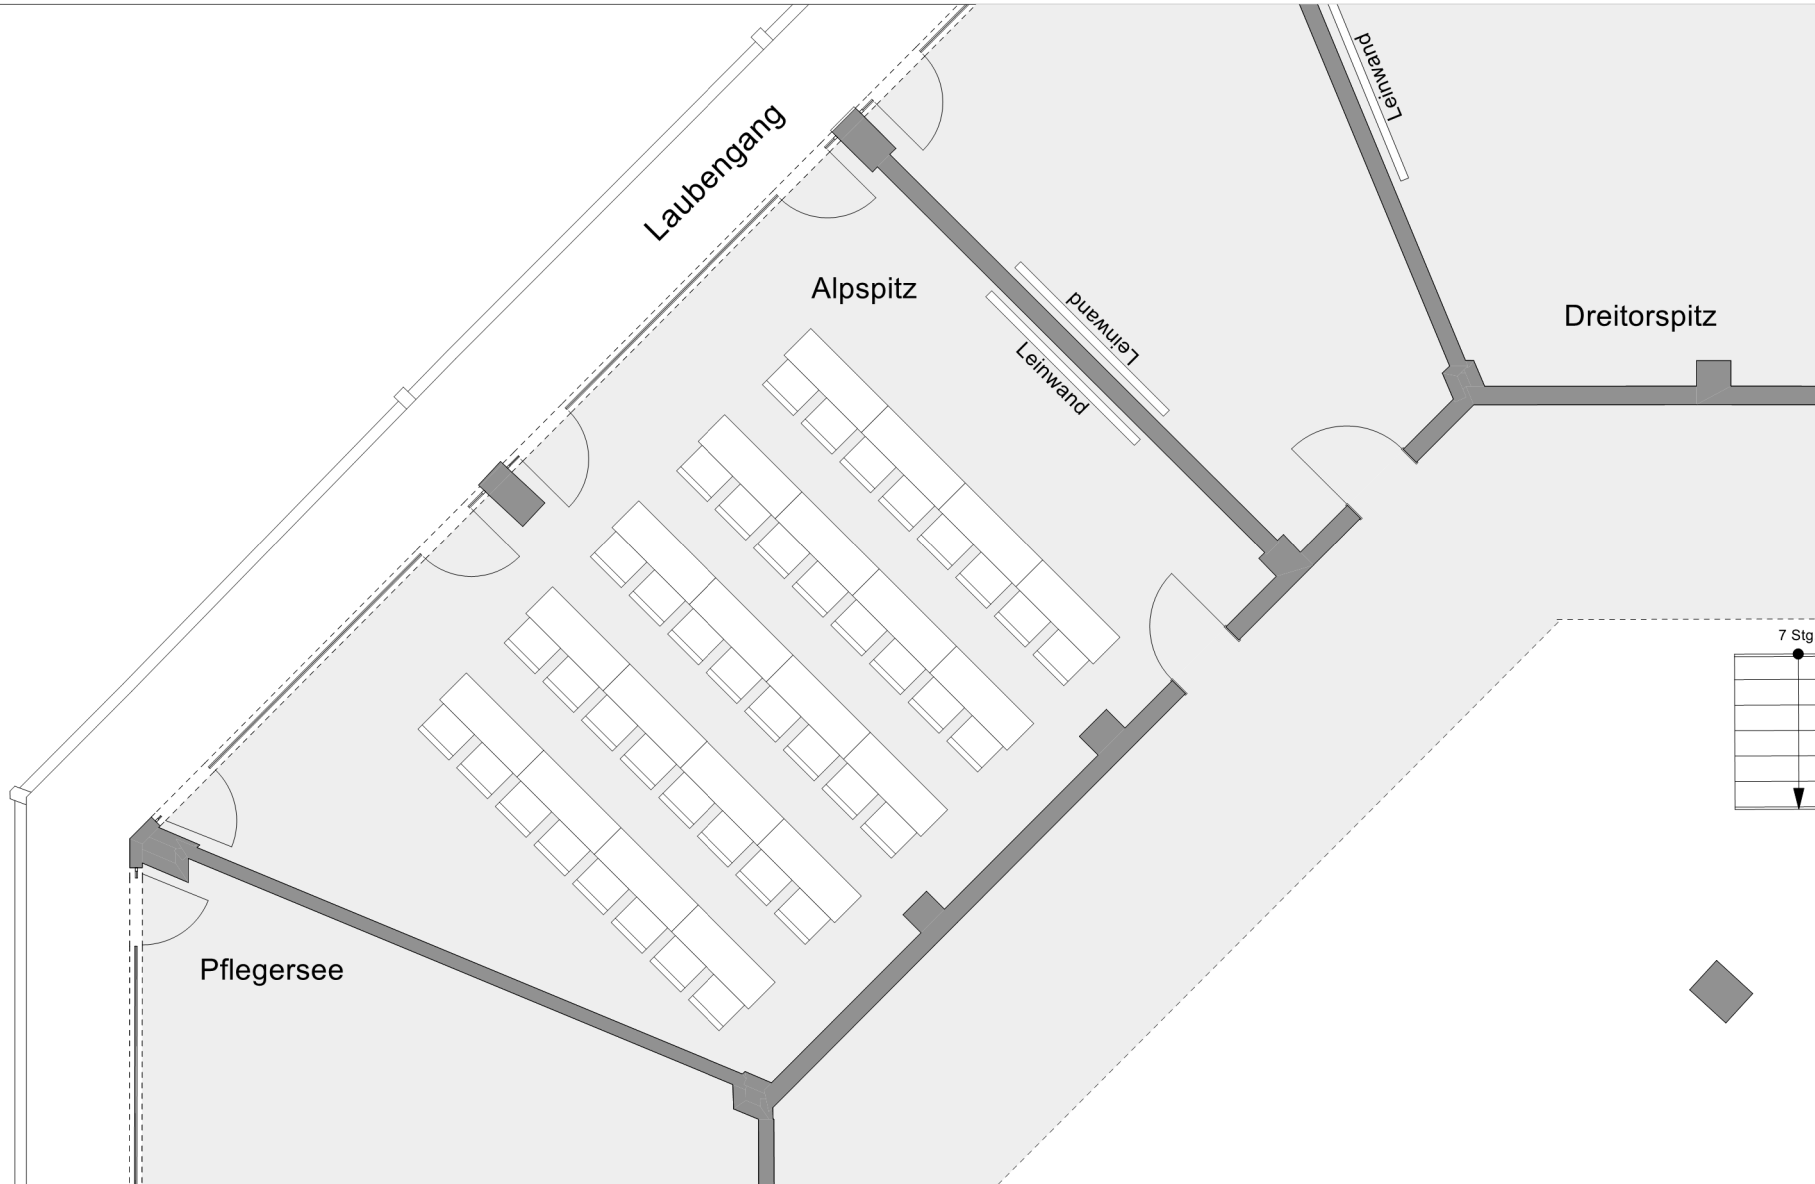

HOTEL AM BADERSEE
ZUGSPITZDORF GRAINAU

Floor:
Floor 3

Room:
Alpspitz

Setup:
Parliamentary

Persons:
40 Persons

Dream away, breathe in the atmosphere, be inspired and indulge your senses.
Welcome to Hotel am Badersee.